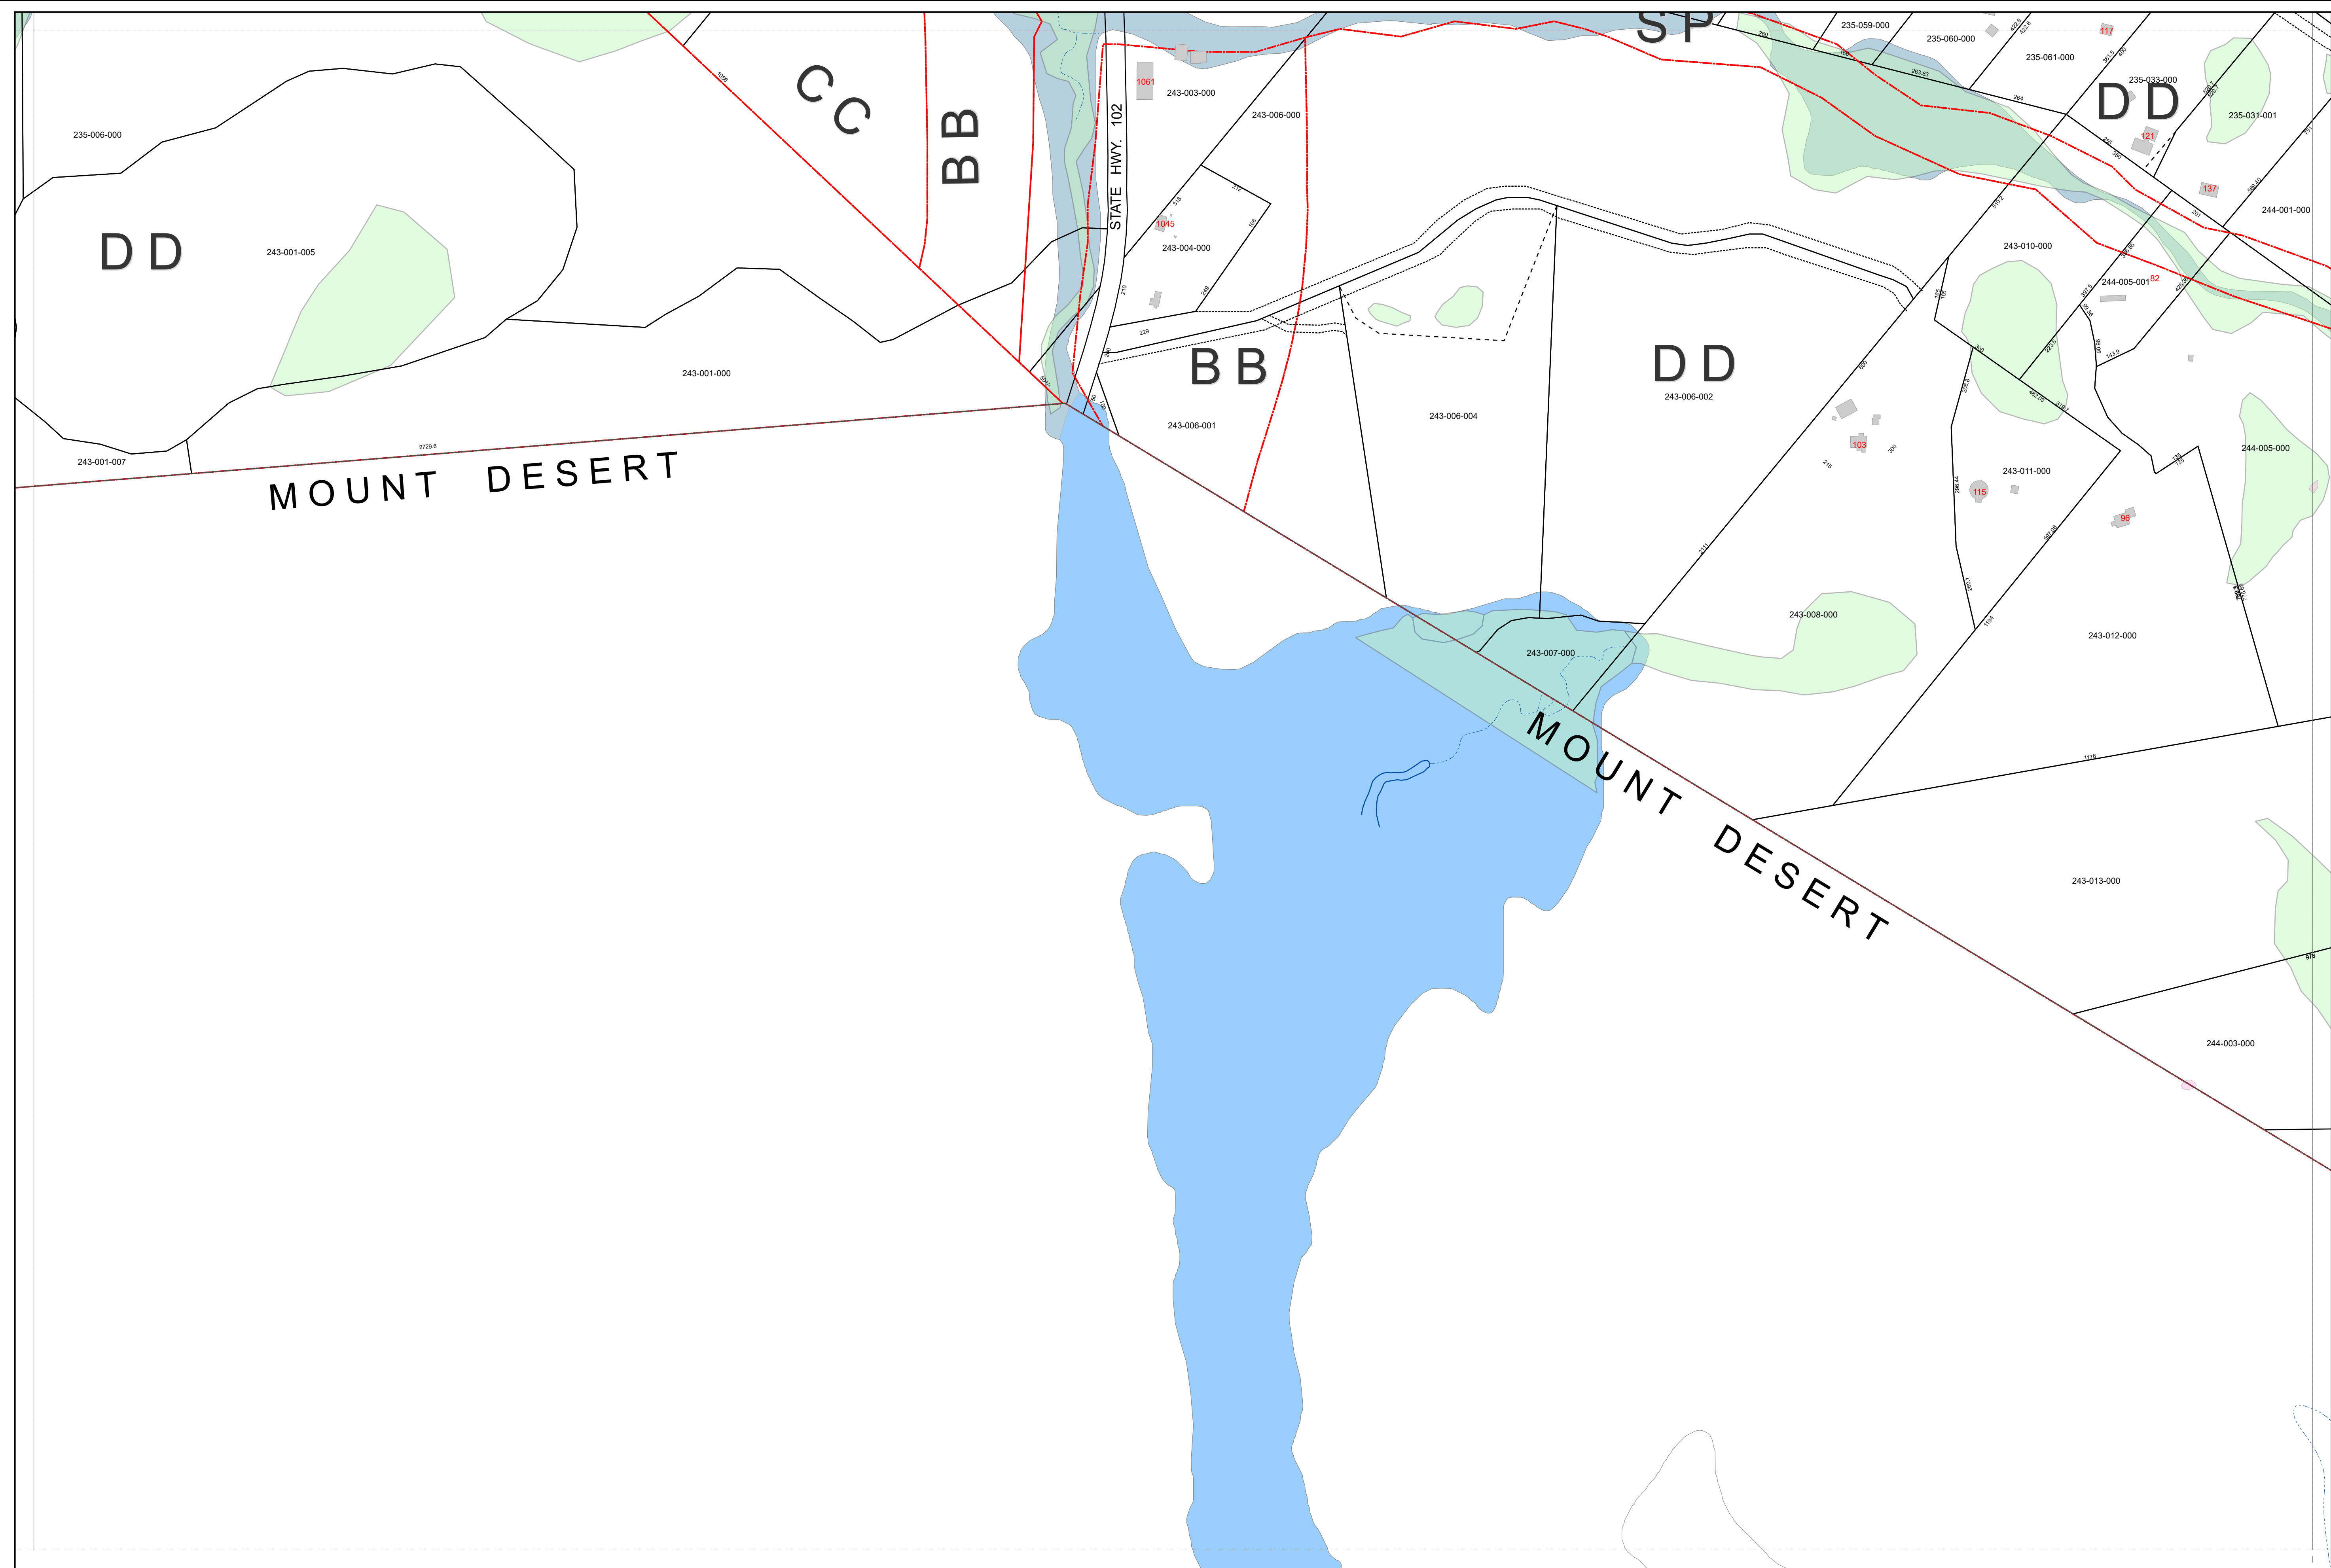

TOWN OF BAR HARBOR

HANCOCK CO. MAINE

LEGEND

- Parcel Boundary
- Right of Way
- Historical Parcel Line
- Stream
- Lake or Pond
- Building
- Match Line
- Zoning District Boundary
- Vernal Pools
- Wetlands
- 911 Property Address

FEMA DISTRICT

- A
- AE
- VE
- X

LOCATION

225	226	227	228	229
233	234	235	236	237
241	242	243	244	245
			248	249
				255

DISCLAIMER
Tax maps are compiled from aerial photography, existing surveys, deeds, and landowner's descriptions. They are to be used for assessment purposes only, and not for conveyance.