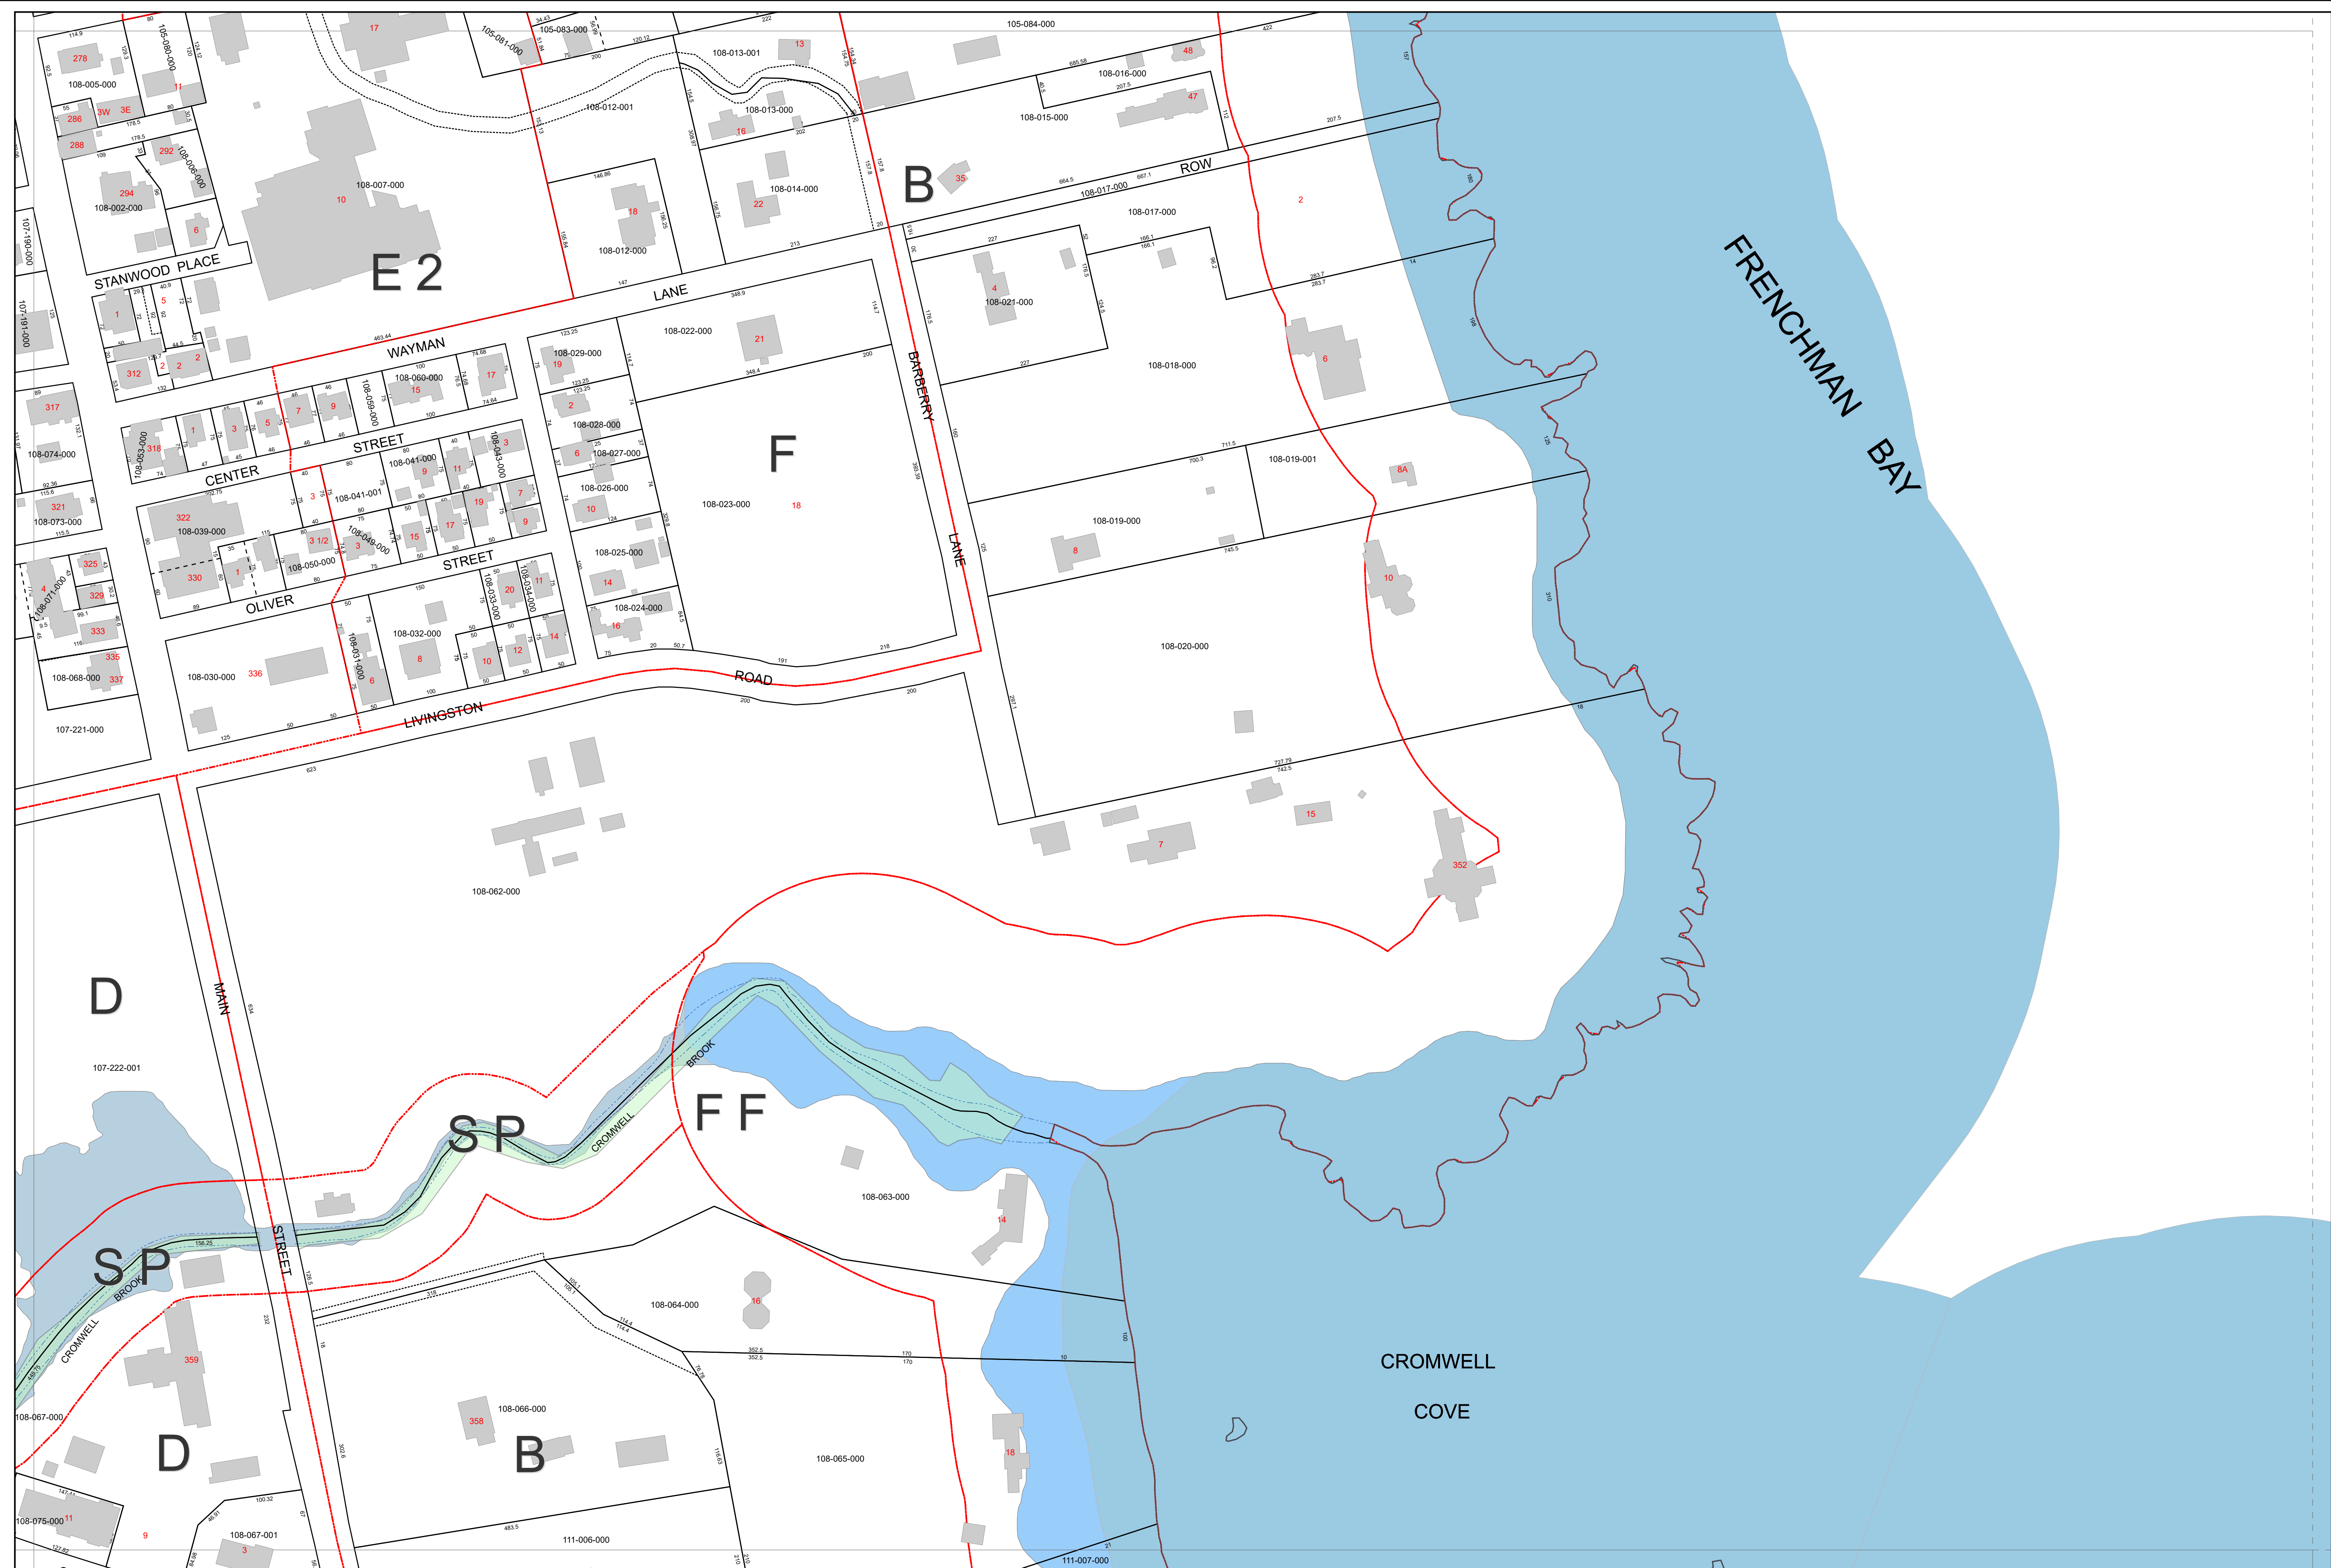

TOWN OF BAR HARBOR

HANCOCK CO. MAINE

LEGEND

- Parcel Boundary
- Right of Way
- Historical Parcel Line
- Stream
- Lake or Pond
- Building
- Match Line
- Zoning District Boundary
- Vernal Pools
- Wetlands
- 911 Property Address

FEMA DISTRICT

- A
- VE
- AE
- X

LOCATION

DISCLAIMER
Tax maps are compiled from aerial photography, existing surveys, deeds, and landowner's descriptions. They are to be used for assessment purposes only, and not for conveyance.