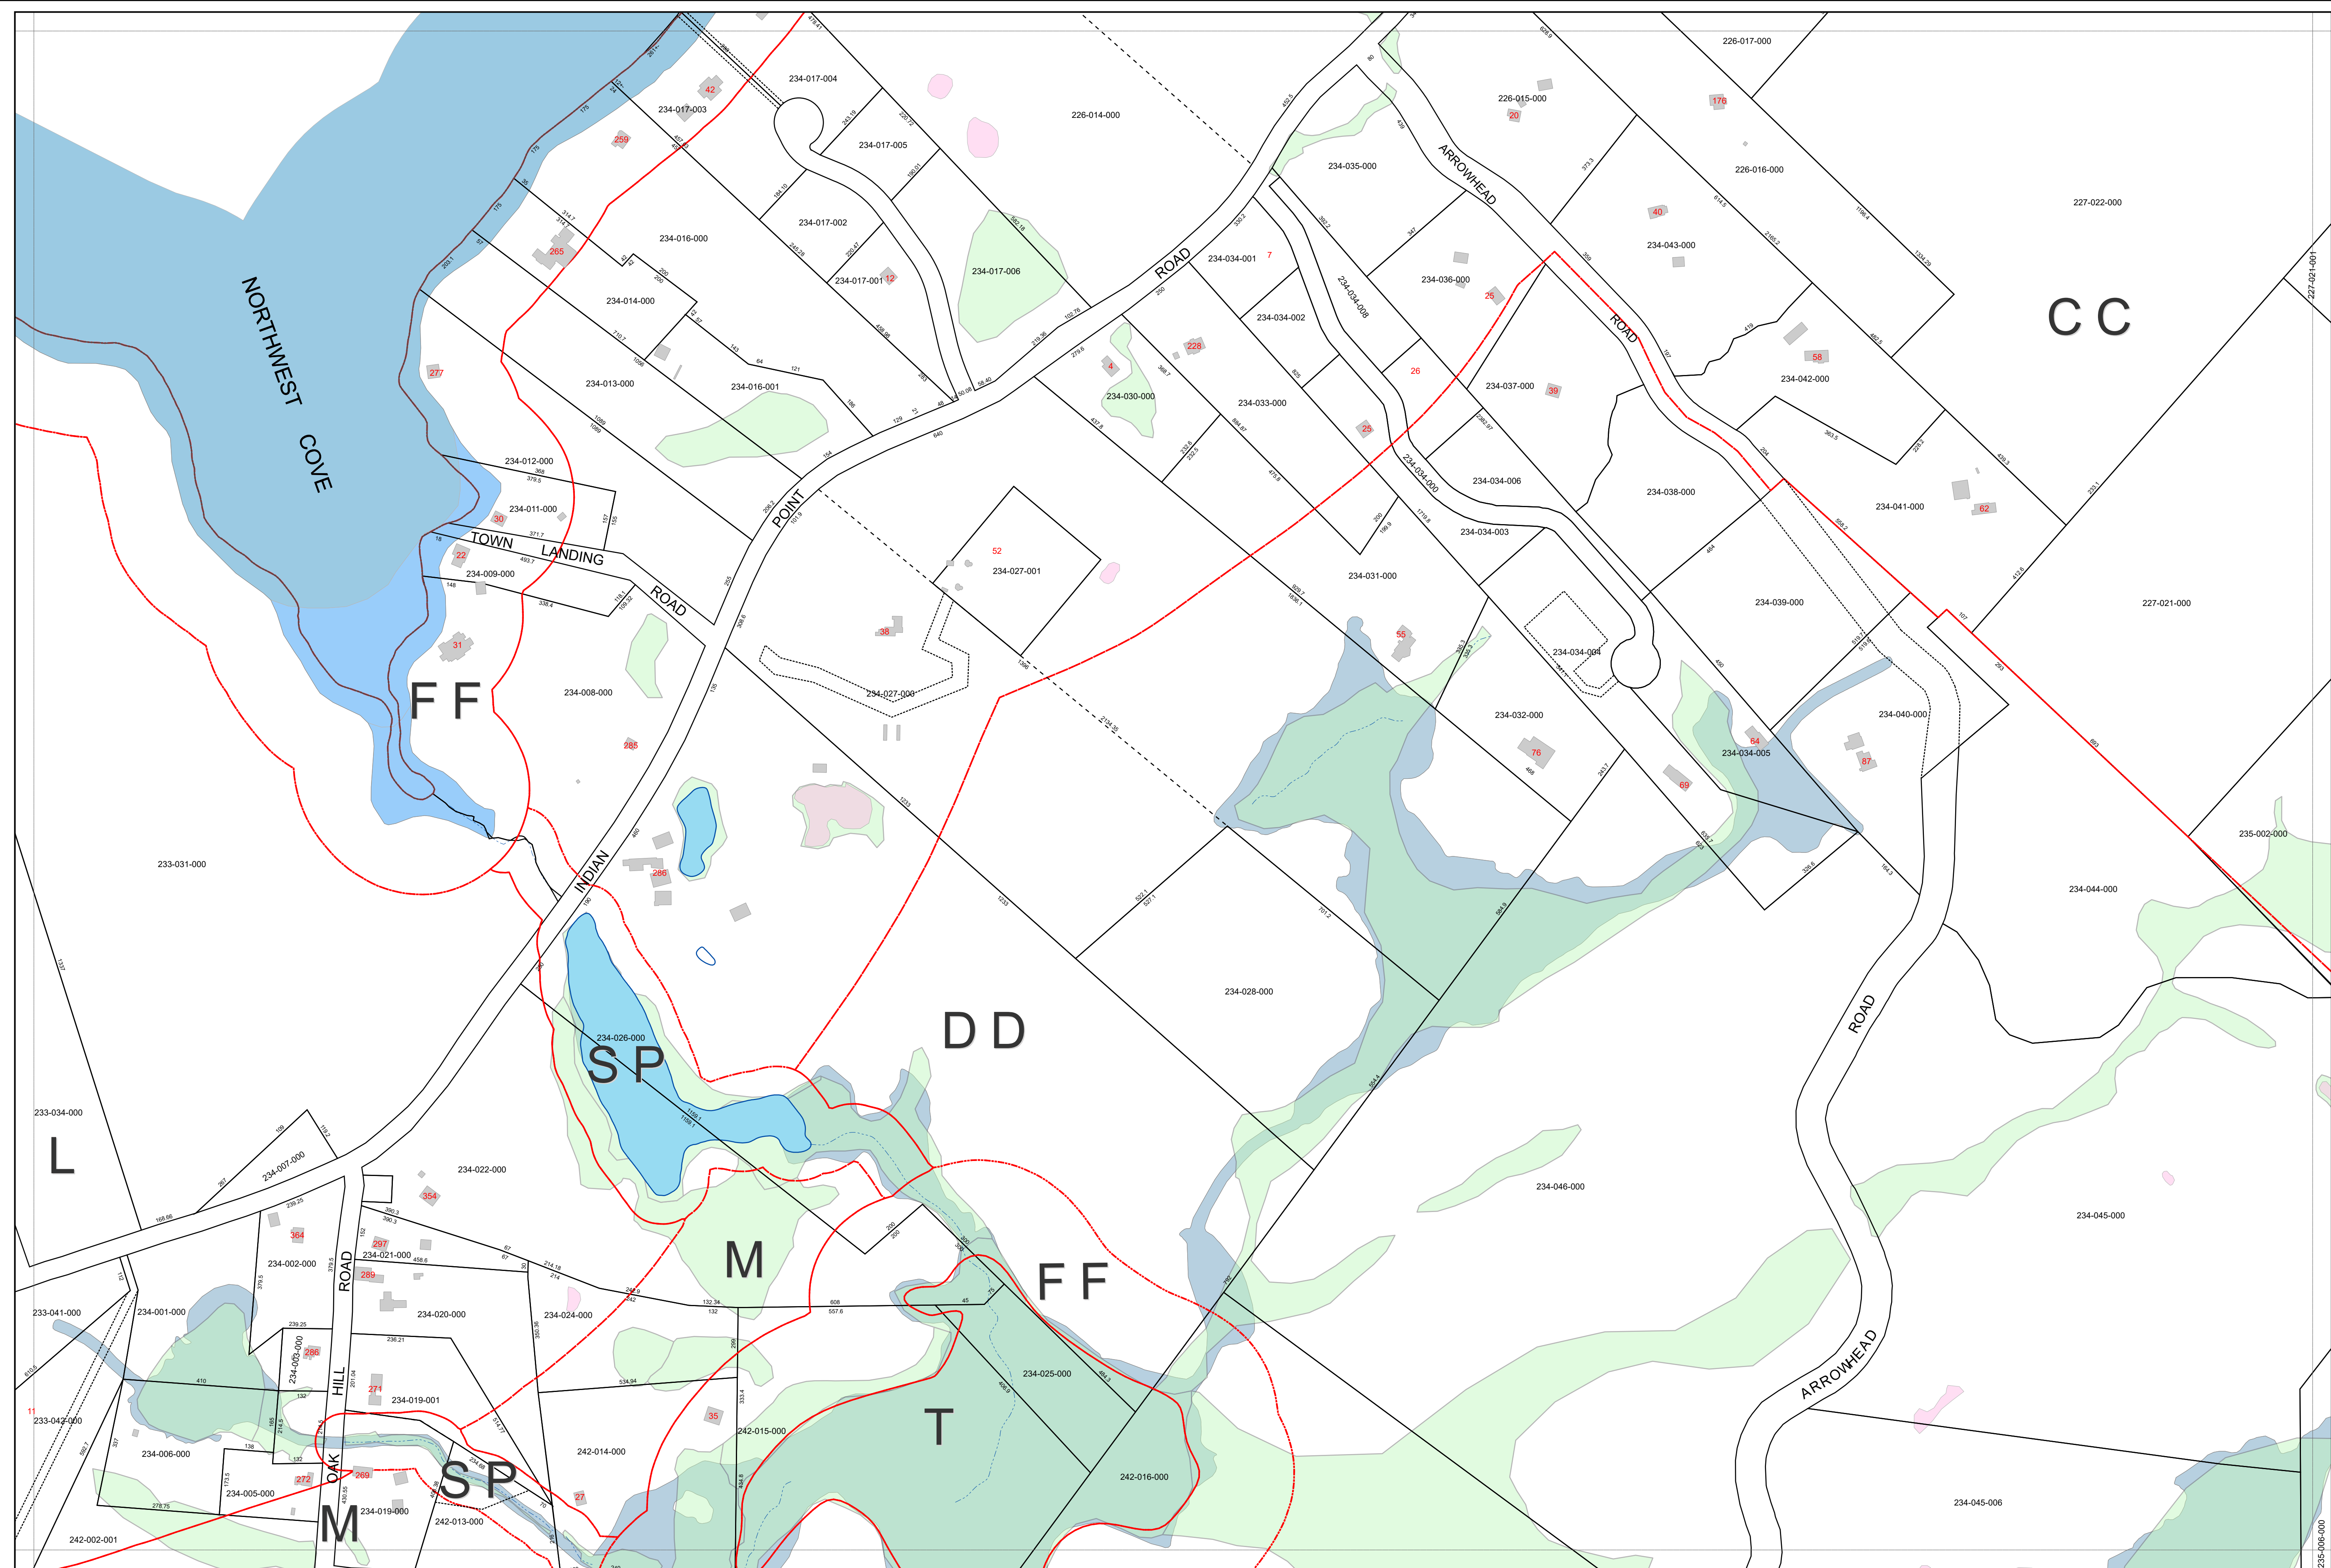

TOWN OF BAR HARBOR

HANCOCK CO. MAINE

LEGEND

- Parcel Boundary
- Right of Way
- Historical Parcel Line
- Stream
- Lake or Pond
- Building
- Match Line
- Zoning District Boundary
- Vernal Pools
- Wetlands
- 911 Property Address

FEMA DISTRICT

- A
- VE
- AE
- X

LOCATION

218	219	220	221
225	226	227	228
232	233	234	235
240	241	242	243
			244
			248

DISCLAIMER
Tax maps are compiled from aerial photography, existing surveys, deeds, and landowner's descriptions. They are to be used for assessment purposes only, and not for conveyance.