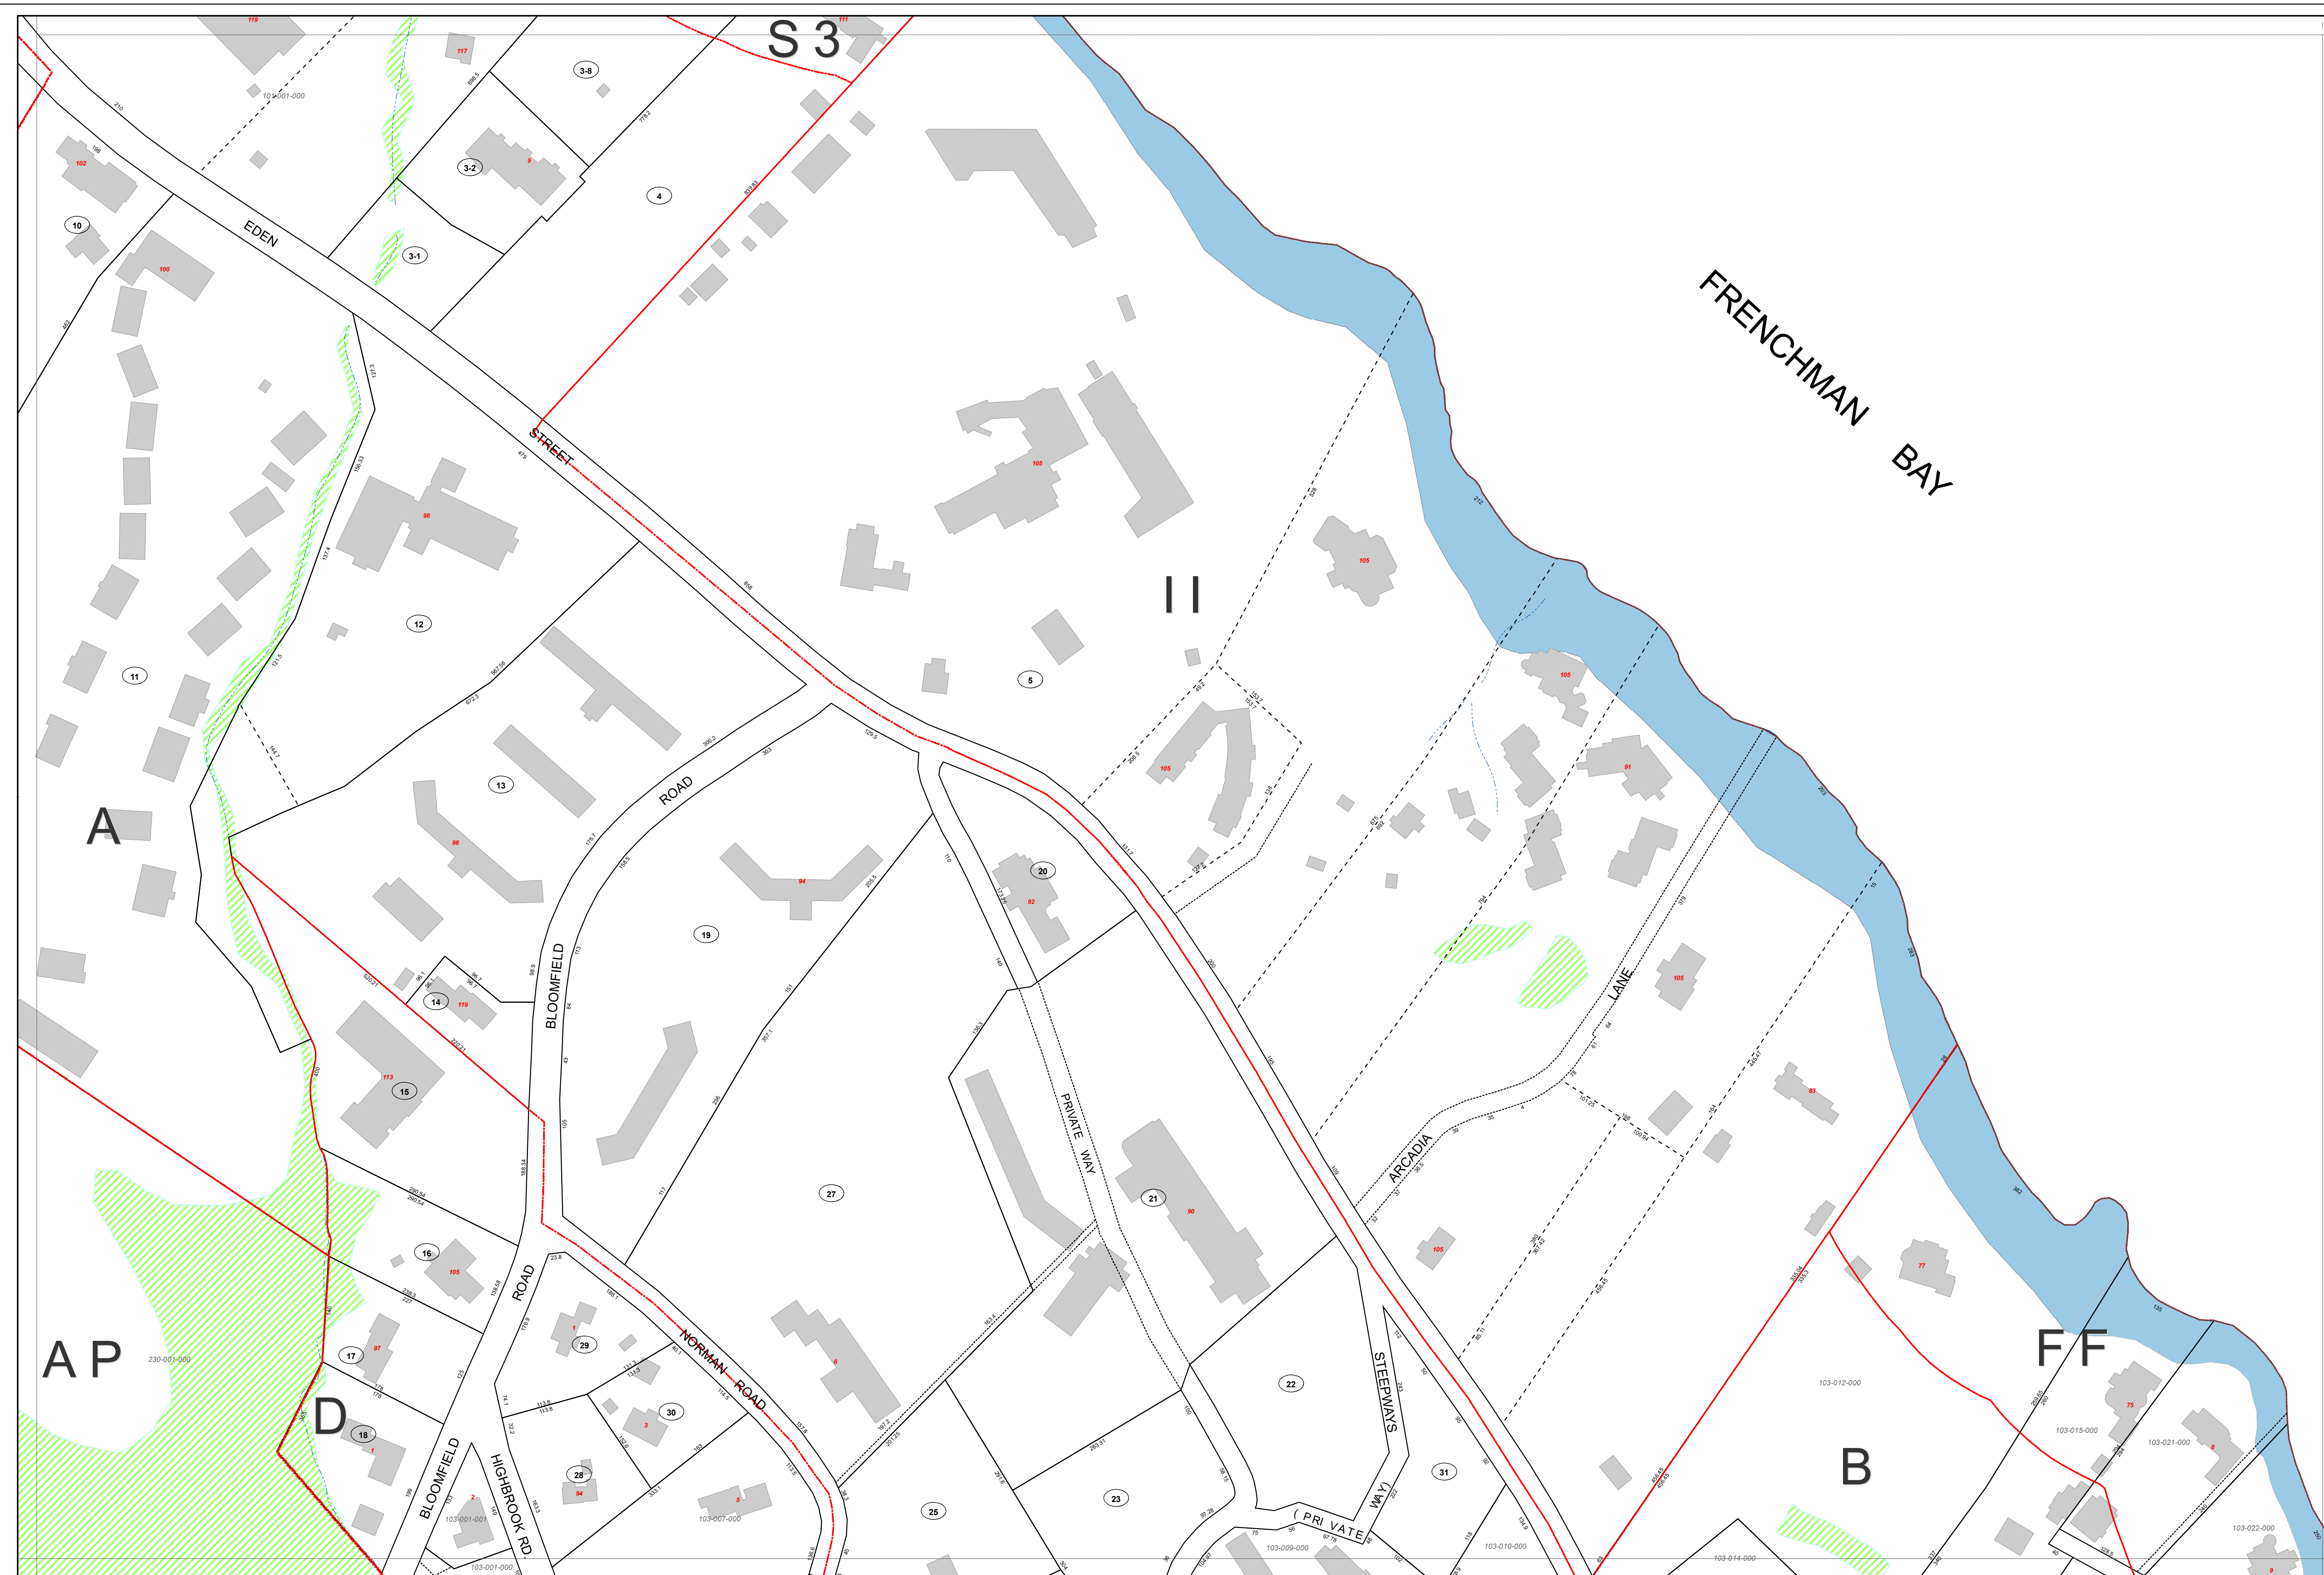

TOWN OF BAR HARBOR

HANCOCK CO.
MAINE

LEGEND

- Parcel Boundary
- Right of Way
- Historical Parcel Line
- Stream
- Lake or Pond
- Building
- Match Line
- Zoning District Boundary
- Vernal Pools
- Wetlands
- 911 Property Address
- 25 Parcel Number in Map
- 101-001-000 Parcel Number Abutting Maps

FEMA DISTRICT

- A
- AE
- VE
- X

LOCATION

DISCLAIMER

Effective 4/1/2022

2023 101