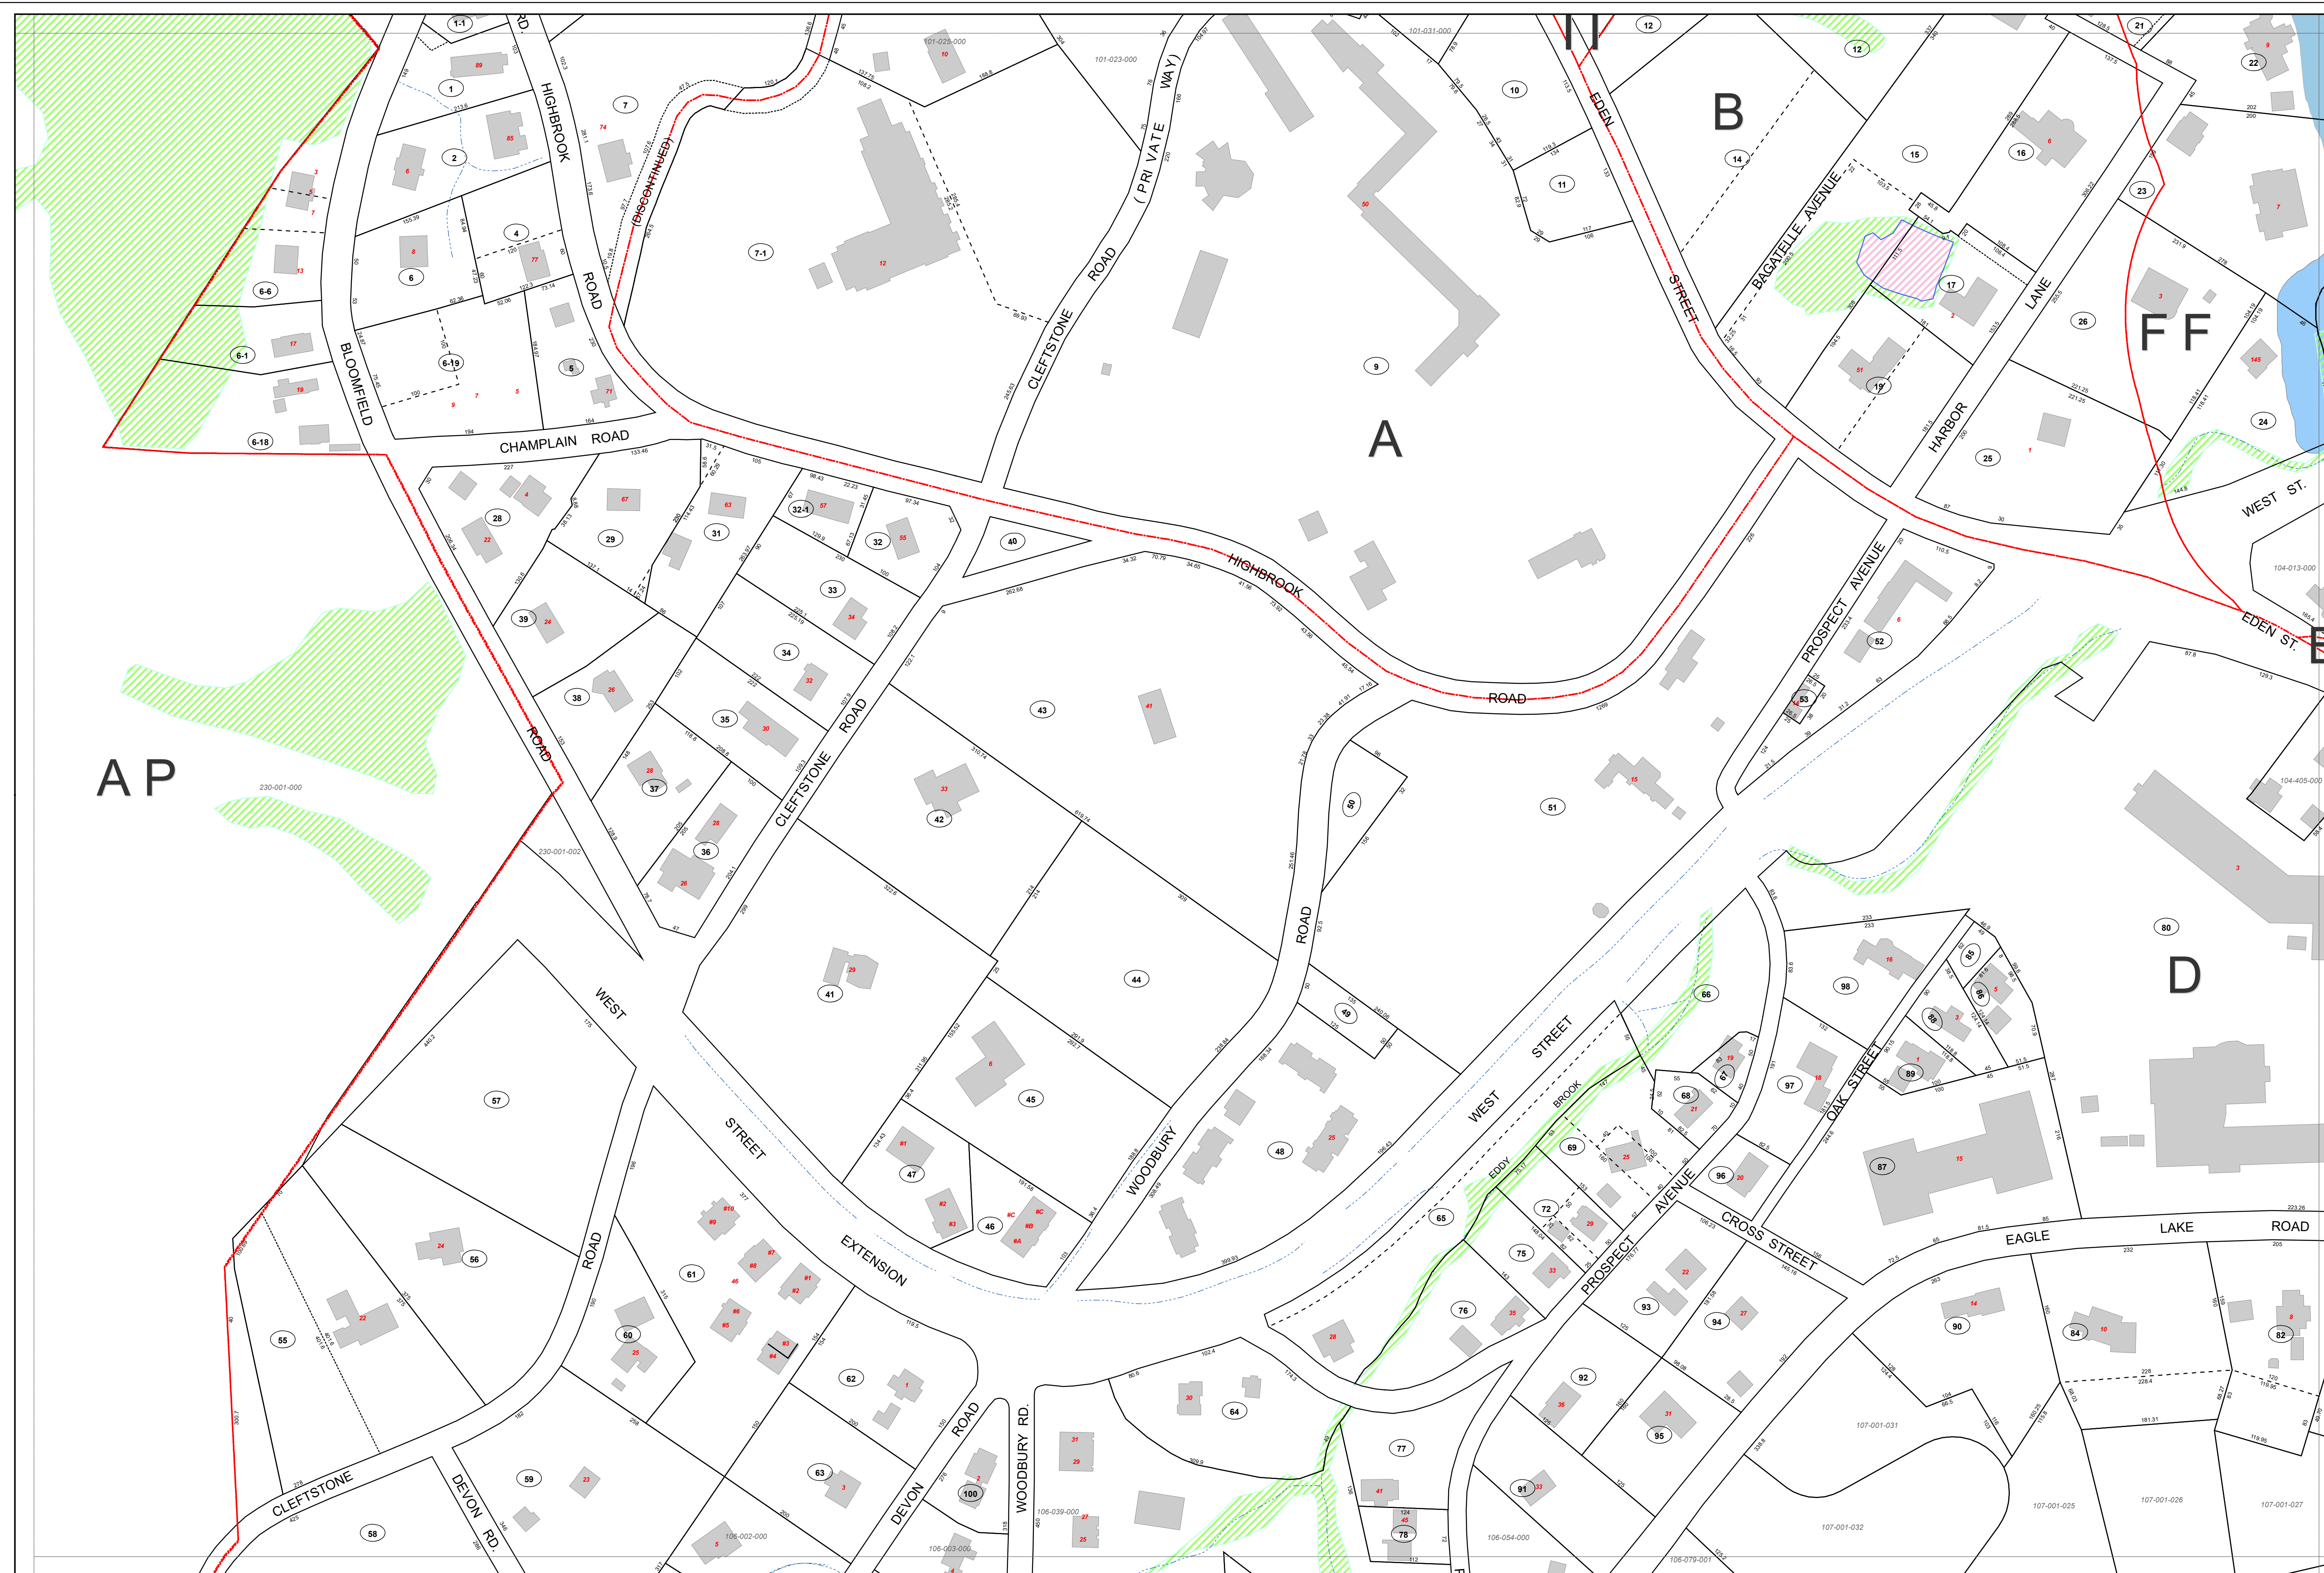

TOWN OF BAR HARBOR

HANCOCK CO. MAINE

LEGEND

- Parcel Boundary
- Right of Way
- Historical Parcel Line
- Stream
- Lake or Pond
- Building
- Match Line
- Zoning District Boundary
- Vernal Pools
- Wetlands
- 911 Property Address
- 25 Parcel Number in Map
- 101-001-000 Parcel Number Abutting Maps

FEMA DISTRICT

- A
- VE
- AE
- X

LOCATION

DISCLAIMER

Effective 4/1/2022

2023 103